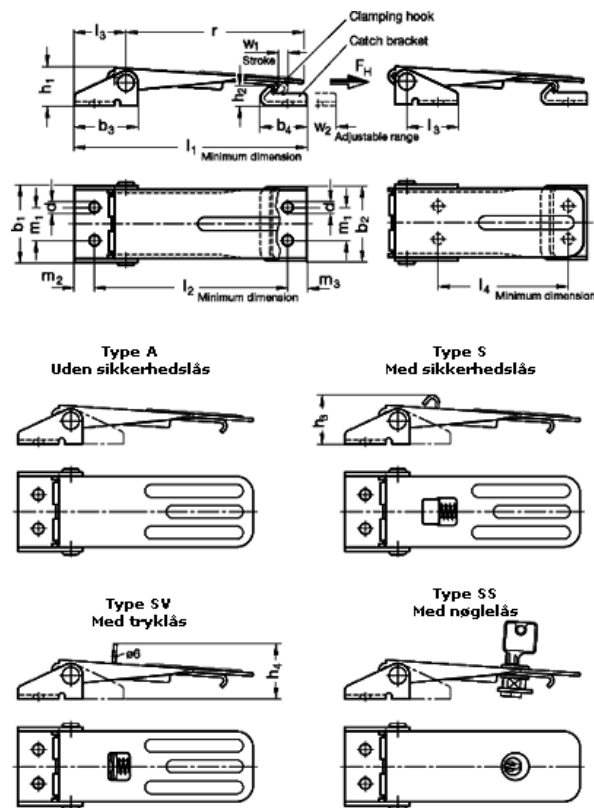

Article number: 20267062

Description: E+G Klee Hook clamp
GN 821-400-A-NI-1

Measures

$b_1 = 46,5$	$h_4 = 32,5$	N	= 4000
$b_2 = 45$	$l_1 = 144$	r	= 107,5
$b_3 = 38$	$l_2 = 120,5$	w1	= 6,5
$b_4 = 27$	$l_3 = 32$	w2 adjustable range	= 18
$d = 6,3$	$l_4 = 83,5$		
$h_1 = 22$	$m_1 = 20$		
$h_2 = 12$	$m_2 = 12$		
$h_3 = 28,5$	$m_3 = 11,5$		